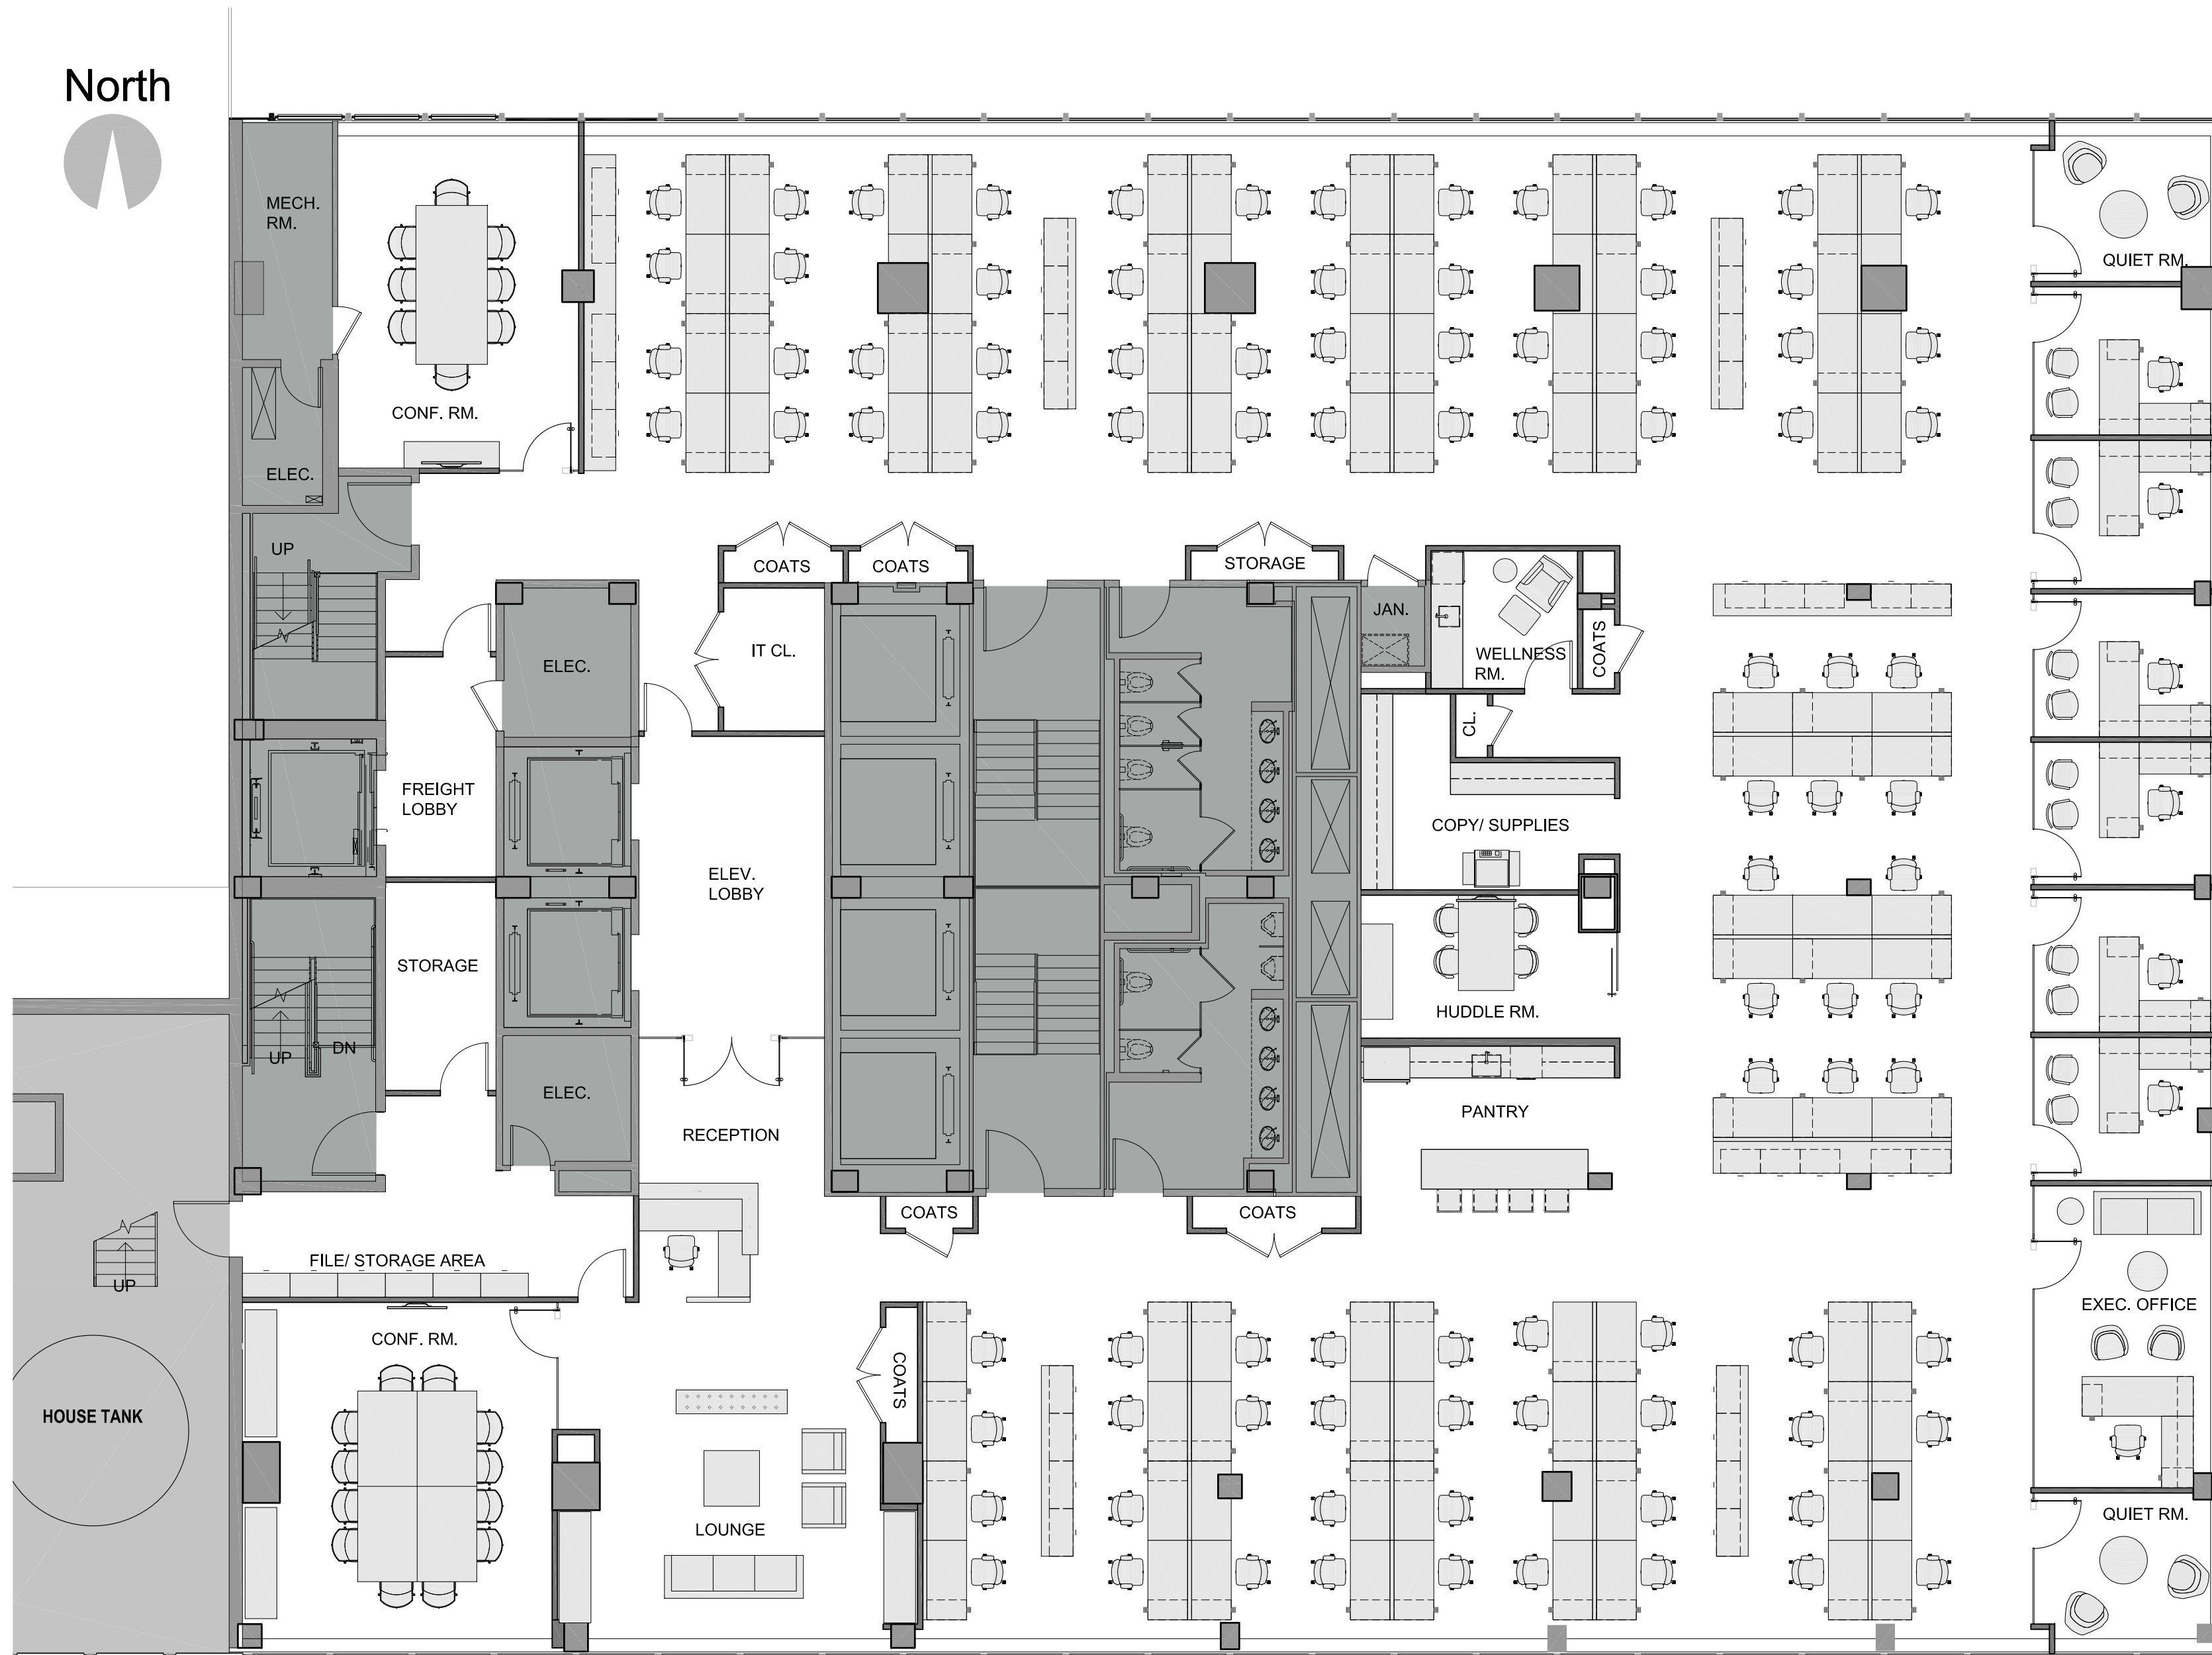

# 135 West 50th Street

## 22nd Floor - TAMI Layout

08.14.2019

135W50

North

Office and Workstation Counts		Qty
4 Window Exec. Office	11'-0" x 19'-0"	1
2 Window Offices	11'-0" x 9'-0"	6
Workstations	5'-0" x 2'-6"	91
Reception		1
<b>Total Seats</b>		<b>99</b>

Conferencing		Qty
12 Person Conference Room		1
8 Person Conference Room		1
4 Person Huddle Room		1
Lounge		1
Quiet Room		2

Support		Qty
Cafe/ Pantry		1
Copy Area		1
IT Cl.		1
Storage Closets		3
Coat Closets		6