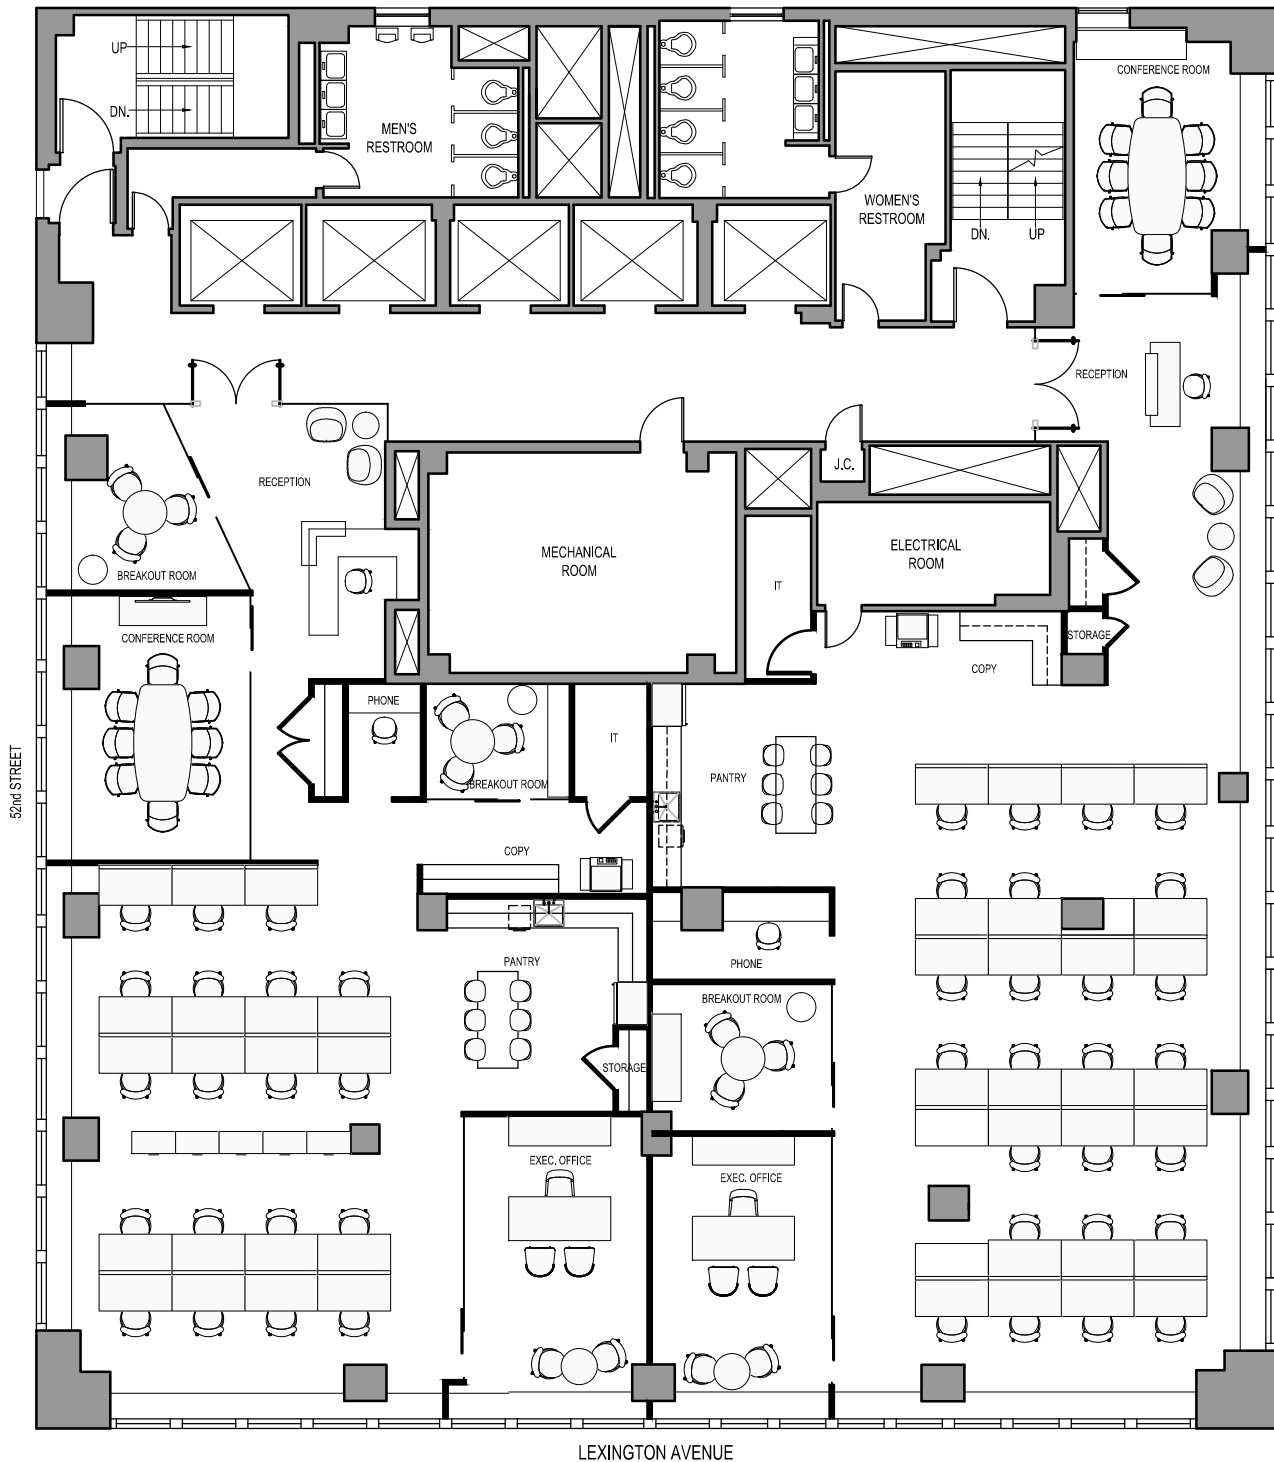

575 Lexington Avenue

24th Floor - Testfit - 8

01.11.2018

575
LEX
INGTON

GEORGE COMFORT & SONS, INC
Commercial Real Estate Since 1919

General Information - Suite A

USF	2,579
Total Seats	26

Work Space

	Seats
Executive Office	1
Benching 2'-6" x 5'-0"	19
Reception	1

Support

Conference Room	1
Breakout Room	2
Pantry	1
Copy	1
Phone	1
Storage	1
Coat Closet	1
IT	1

General Information - Suite B

USF	2,933
Total Seats	26

Work Space

	Seats
Executive Office	1
Benching 2'-6" x 5'-0"	25
Reception	1

Support

Conference Room	1
Breakout Room	1
Pantry	1
Copy	1
Phone	1
Coat Closet	1
IT	1
Storage	2

© 2017 MKDA, LLC.
These plans are the sole property of MILO KLEINBERG DESIGN ASSOCIATES, LLC. Use without permission is strictly forbidden and will result in the initiation of legal proceedings.