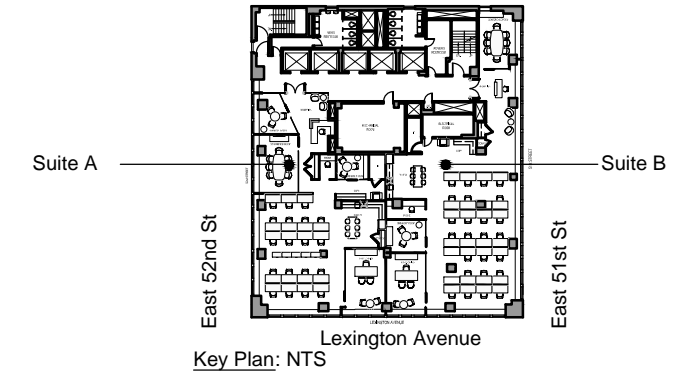

575 Lexington Avenue

24th Floor - Testfit - 8

01.11.2018

575
LEX
INGTON

GEORGE COMFORT & SONS, INC
Commercial Real Estate Since 1919

General Information - Suite A

USF	2,579
Total Seats	26

Work Space

	Seats
Executive Office	1
Benching 2'-6" x 5'-0"	19
Reception	1

Support

Conference Room	1
Breakout Room	2
Pantry	1
Copy	1
Phone	1
Storage	1
Coat Closet	1
IT	1

General Information - Suite B

USF	2,933
Total Seats	26

Work Space

	Seats
Executive Office	1
Benching 2'-6" x 5'-0"	25
Reception	1

Support

Conference Room	1
Breakout Room	1
Pantry	1
Copy	1
Phone	1
Coat Closet	1
IT	1
Storage	2

© 2017 MKDA, LLC.
These plans are the sole property of MILO KLEINBERG DESIGN ASSOCIATES, LLC. Use without permission is strictly forbidden and will result in the initiation of legal proceedings.