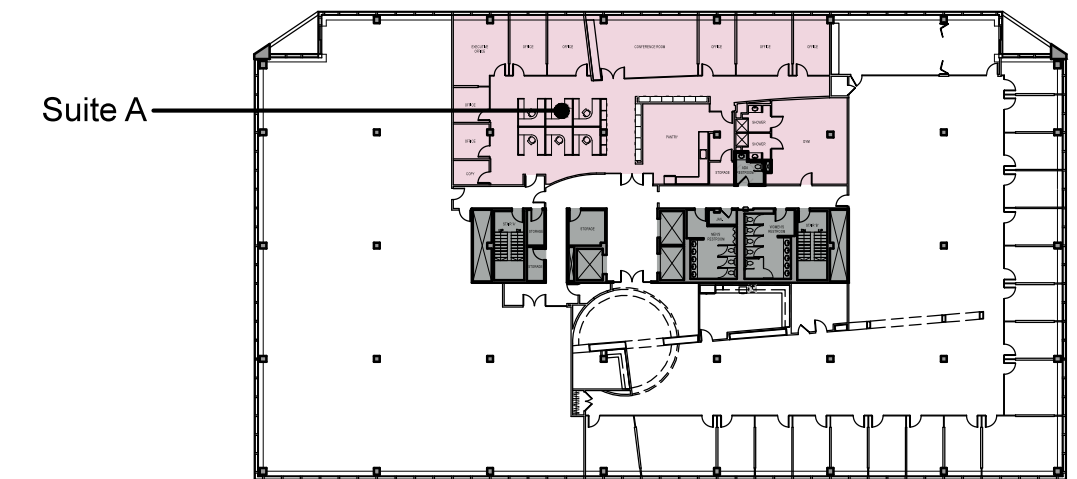

262 Harbor Drive

4th Floor

02.26.2018

GEORGE COMFORT & SONS, INC
Commercial Real Estate Since 1919

North

Key Plan: NTS

General Information

RSF	6,218
Total Seats	14

Work Space

	Seats
Executive Office	1
Private Office	7
Workstation (8' x 8')	6

Support

	Qty.
Conference Room	1
Pantry	1
Copy Room	1
I.T. / Storage	1
Gym	1