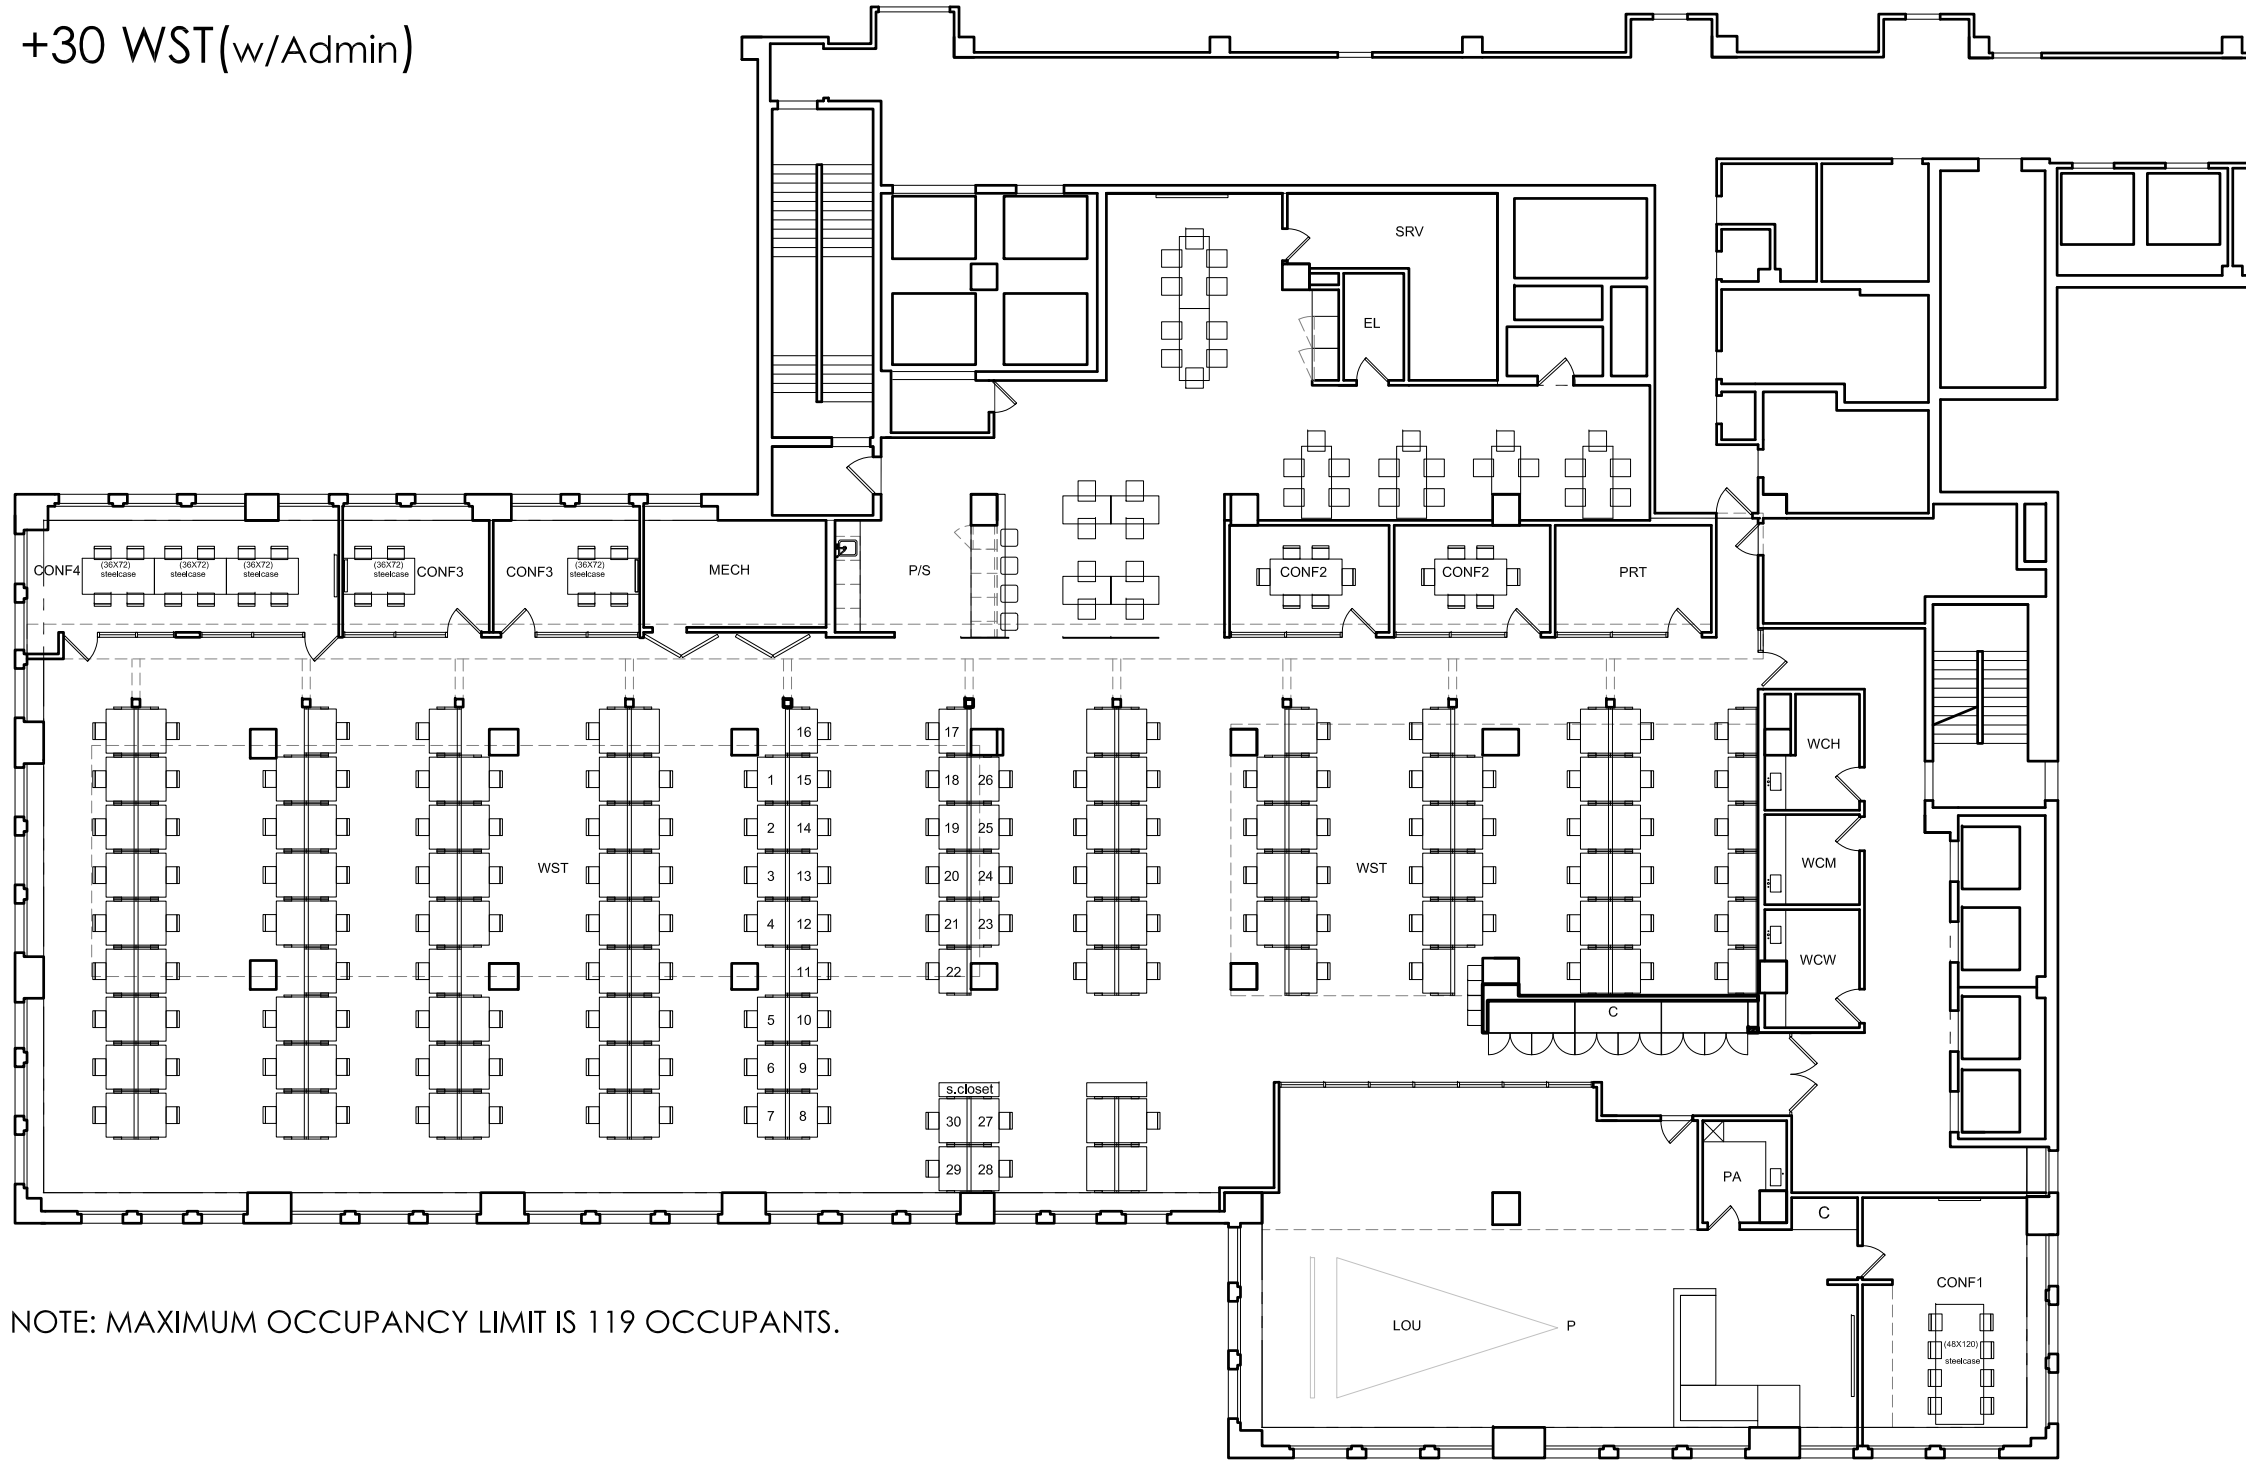

+30 WST(w/Admin)

NOTE: MAXIMUM OCCUPANCY LIMIT IS 119 OCCUPANTS.

PLAN

1/16" = 1' - 0"