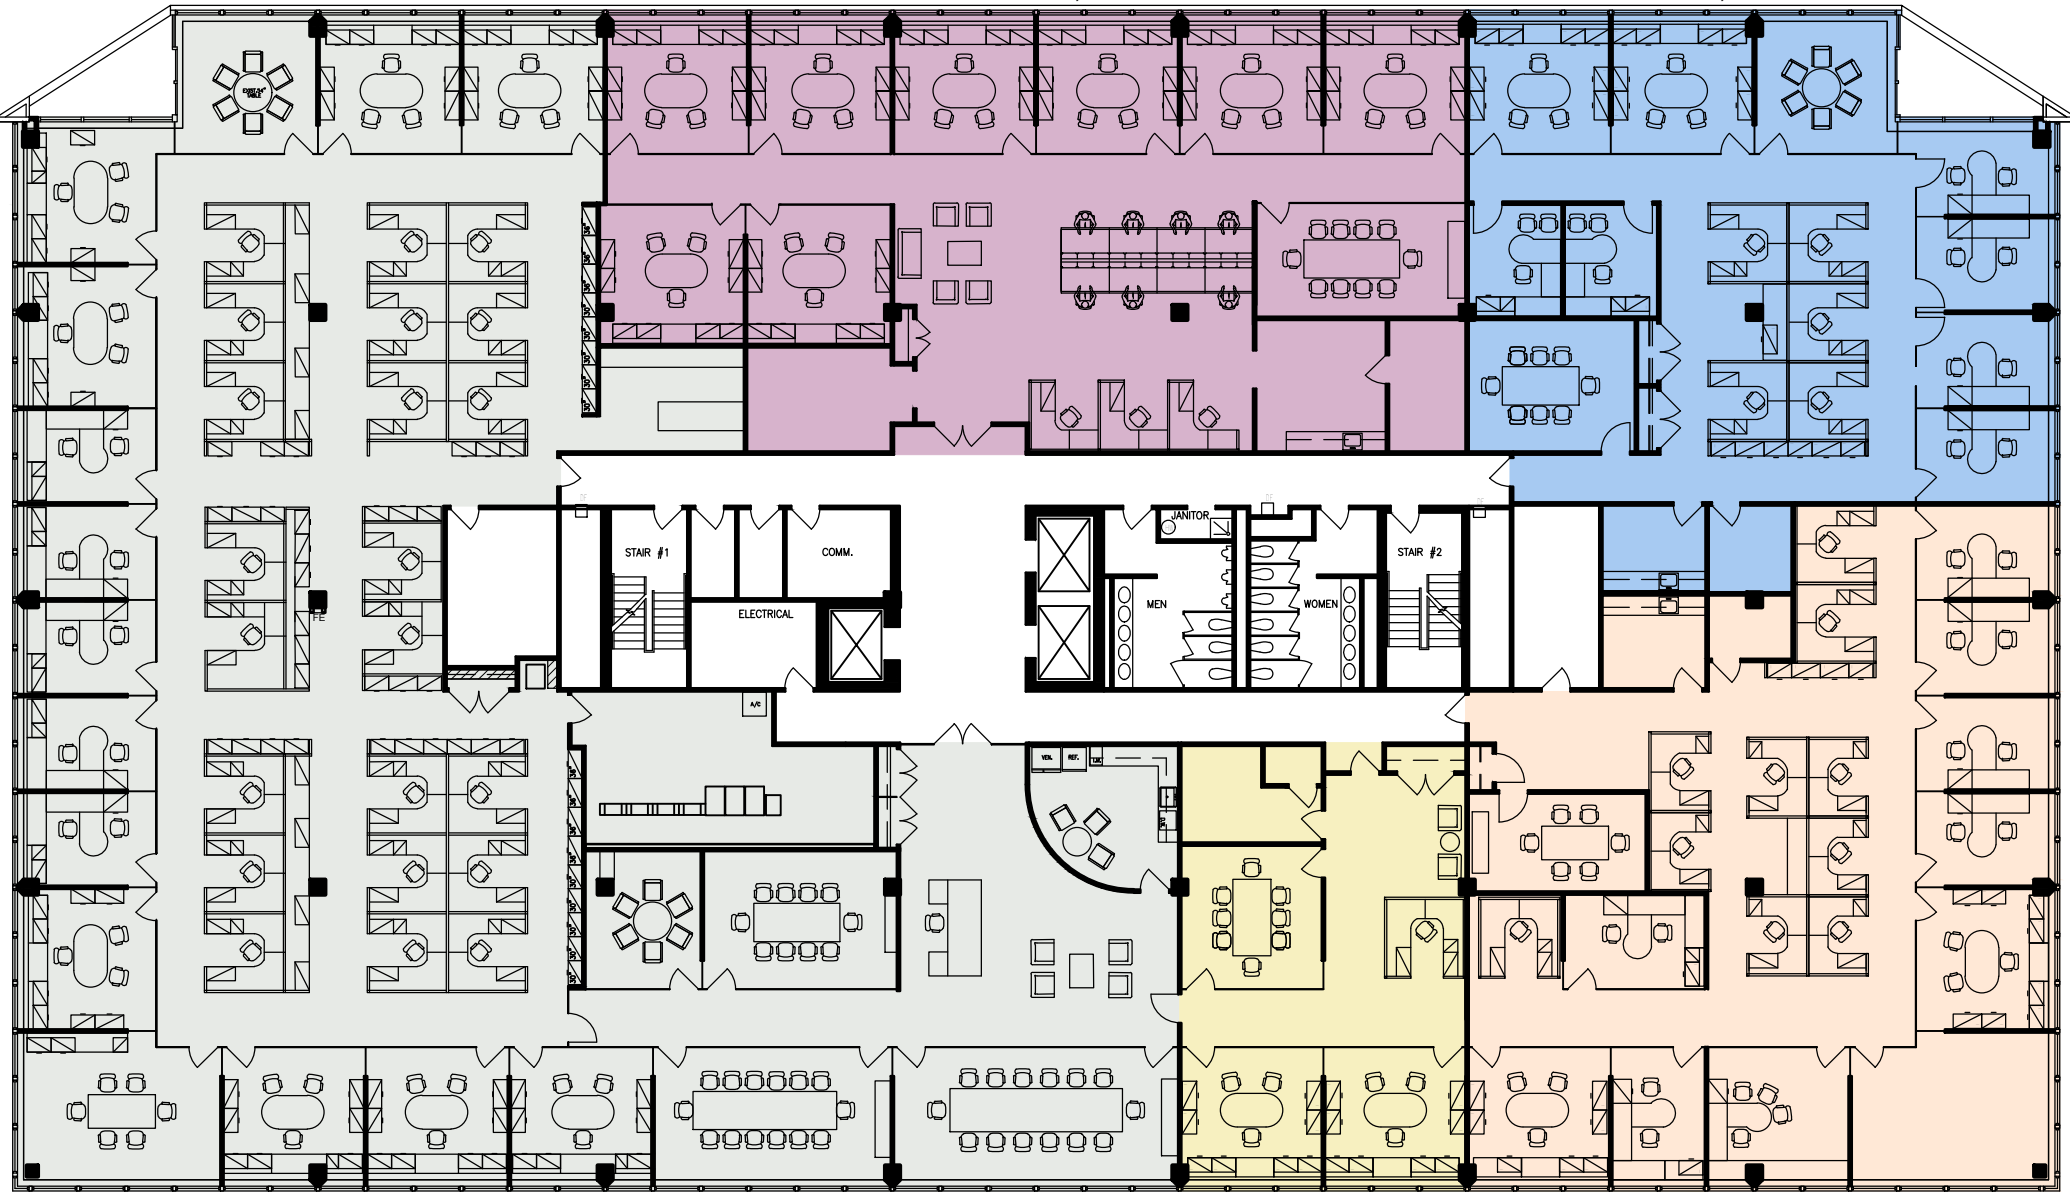

262 Harbor Drive
Stamford, CT 06902
3rd Floor

SUITE 'A' - 5,518 RSF

SUITE 'B' - 4,313 RSF

SUITE 'E' - 14,228 RSF

SUITE 'D' - 1,931 RSF

SUITE 'C' - LEASED