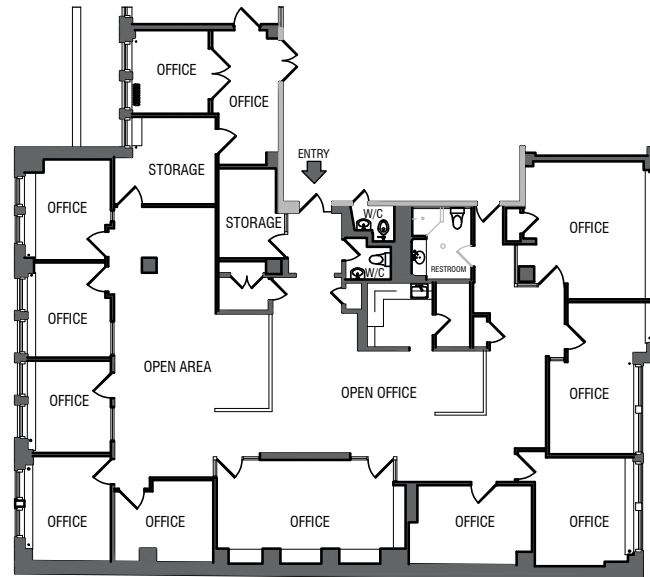

GEORGE COMFORT & SONS, INC.

Commercial Real Estate Since 1919

WEST 38TH STREET

NORTH

KEY PLAN

SUITE 1305

307 WEST 38TH ST, NEW YORK, NY, 10018