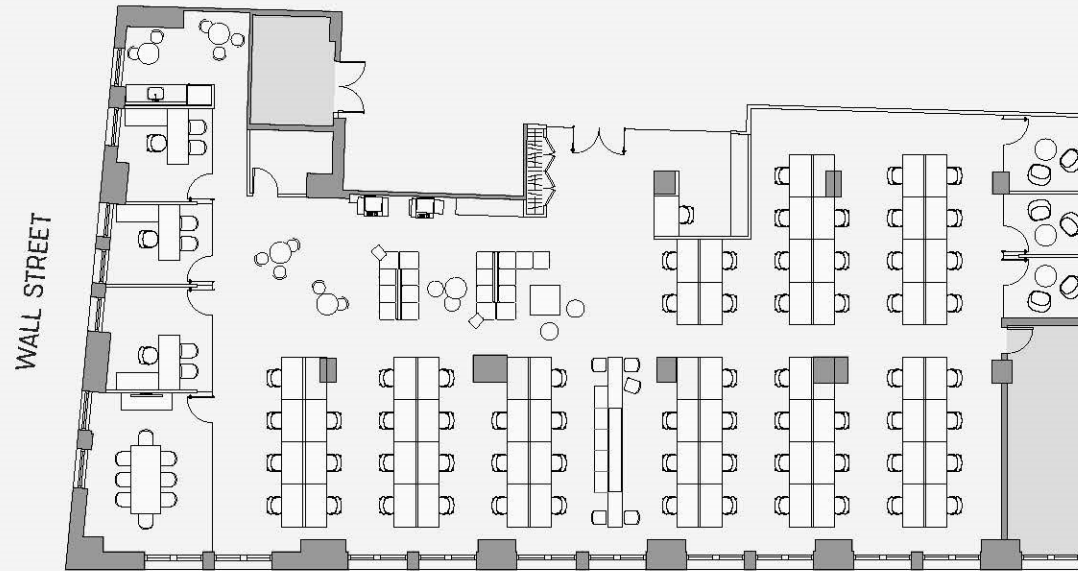

# 4th Floor

Private Offices	3	Conference Room	1	Copy Area	1
Benching	63	Phone Room	3	IT Room	1
		Café	1	Coat Room	1
<hr/>					
<b>TOTAL HEADCOUNT</b>	<b>66</b>				

AVAILABLE JUNE 2019

## 4<sup>TH</sup> FLOOR - 10,167 RSF

PARTIAL FLOOR - OPEN OFFICE - PROPOSED TEST FIT

44  
Wall