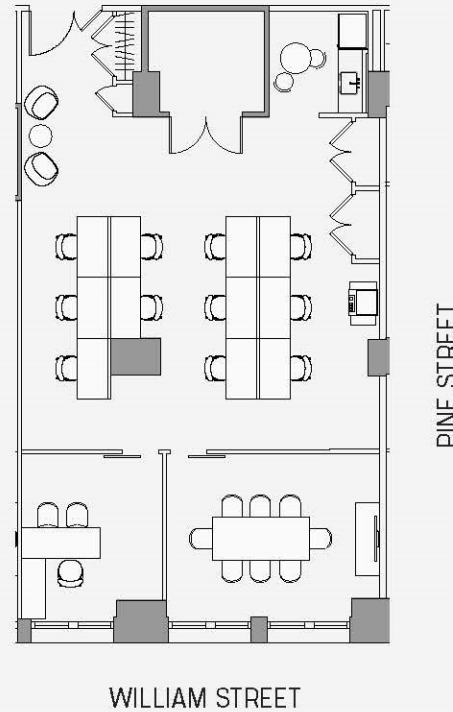

Suite 602

N¹

Private Offices	1
Benching	11

Conference Room	1
Café	1
Copy Area	1

Storage Closet	2
IT Room	1
Coat Closet	1

TOTAL HEADCOUNT	12
------------------------	-----------

AVAILABLE SEPTEMBER 2019

SUITE 602 - 3,071 RSF

44
Wall