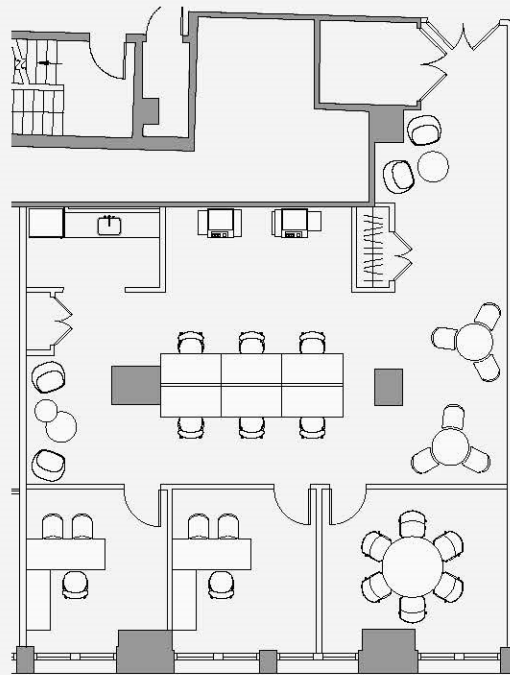

Suite 902

N¹

WILLIAM STREET

Private Offices	2
Benching	6

Conference Rooms	1
Café	1
Coat Room	1

IT Room	1
Copy/Storage Area	1

TOTAL HEADCOUNT	8
------------------------	----------

AVAILABLE SEPTEMBER 2019

SUITE 902 - 2,691 RSF

44
Wall